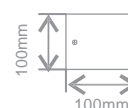

Dimensions

EUDL16

EUDL07

Order Code	Power	Beam Angle	CCT	Lumen	Trade Price
EUDL16	16W	120°	3000K	1100lm	
EUDL07	7W	120°	3000K	380lm	