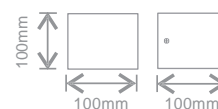

Dimensions

EUDL16

EUDL07

Order Code	Power	Beam Angle	CCT	Lumen	Trade Price
EUDL16	16W	120°	3000K	1100lm	
EUDL07	7W	120°	3000K	380lm	