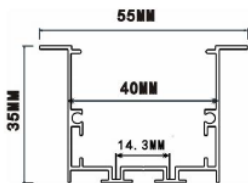

ELETI
LIGHT

3 3 Years
Standard Warranty

5 5 Years
Extended Warranty

2000V
Surge Protection
(L to GND)

**General
Specification**

Voltage 220-240Vac
50-60Hz
CRI >80
Life Time 50,000h
Power Factor 0.95
Ambient
Temp -20°C to 50°C
Housing Extruded
aluminum

RoHS **CE**

Dimensions