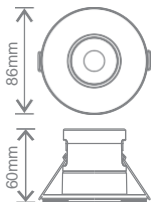

Interchangeable bezels

Dimensions

Dimension:
Overall size: Ø88*60mm
Cut-out: Ø70mm

Order Code	Power	Beam Angle	Cut-out	CCT	Lumen	Trade Price
EFDL06DIM	6W	40°	70mm	3000K	550lm	
				4000K	560lm	
				6500K	570lm	