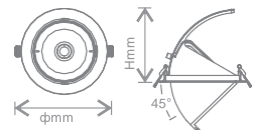

General Specification

Voltage	220-240Vac 50-60Hz
CRI	>80
Life Time	50,000h
Power Factor	>0.95
Ambient Temp	-20°C to 45°C
Housing	Diecast aluminum

Dimensions

CHIP **OSRAM** LUMILEDS
 DRIVER **PHILIPS** LIFUD

Order Code	Power	Beam Angle	Finish	Dimensions ϕ H	CCT	Lumen
EWWDL09	9W	15/38°	White	ϕ 90*120mm	3000K 5000K	1020lm
EWWDL15	15W	15/38°	White	ϕ 105*120mm	3000K 5000K	1550lm
EWWDL25	25W	15/38°	White	ϕ 125*130mm	3000K 5000K	2550lm
EWWDL30	30W	15/38°	White	ϕ 140*130mm	3000K 5000K	3050lm
EWWDL40	40W	15/38°	White	ϕ 160*140mm	3000K 5000K	4100lm
EWWDL60	60W	15/38°	White	ϕ 190*160mm	3000K 5000K	5800lm