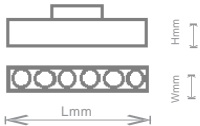

## LED Magnetic Series Light

- LED Magnetic Light system
- Linear style
- Intelligent Control
- Magnetic Fixing

**Dimensions**

Surface Mounted

Suspended

Recessed

Order Code	Power	Beam Angle	Dimensions L W H	CCT	Lumen
EMSL6W	6W	24/38/60°	L112*W22*H25mm	4000K	600lm
EMSL12W	12W	24/38/60°	L220*W22*H25mm	4000K	1200lm
EMSL18W	18W	24/38/60°	L330*W22*H25mm	4000K	1800lm
EMSL24W	24W	24/38/60°	L440*W22*H25mm	4000K	2400lm