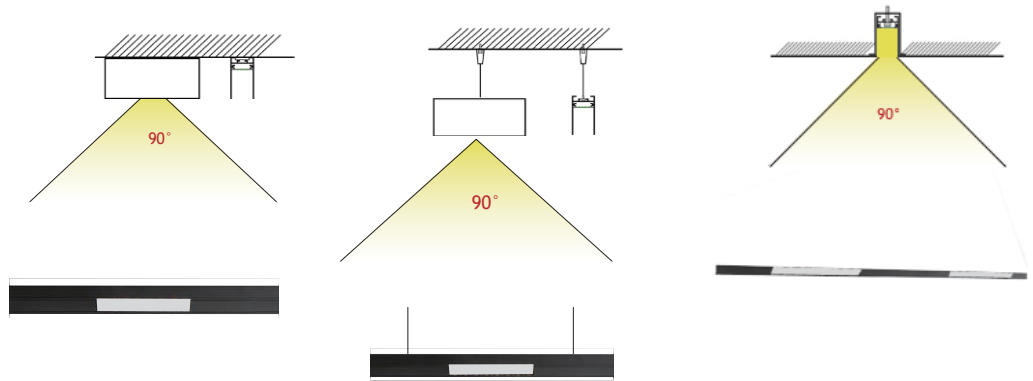

ELETI
LIGHT**5** 5 Years
Standard Warranty**7** 7 Years
Extended Warranty**2000V**
Surge Protection
(L to GND)**General
Specification**

Voltage 220-240Vac
50-60Hz
CRI >80
Life Time 50,000h
Power Factor >0.95
Ambient
Temp -20°C to 45°C
Housing Diecast
aluminum

**Dimensions**

Magnum Linear

LED Magnetic Linear Light

- LED Magnetic Light system
- Linear style
- Intelligent Control
- Magnetic Fixing

Surface Mounted

Suspended

Recessed

Order Code	Power	Beam Angle	Dimensions L W H	CCT	Lumen
EMLL10W	10W	24/38/60°	L300*W22*H25mm	4000K	1000lm
EMLL20W	20W	24/38/60°	L600*W22*H25mm	4000K	2000lm
EMLL30W	30W	24/38/60°	L900*W22*H25mm	4000K	3000lm
EMLL40W	40W	24/38/60°	L1200*W22*H25mm	4000K	4000lm