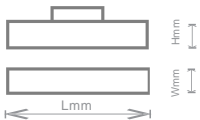

**Dimensions**

Magnum Linear

LED Magnetic Linear Light

- LED Magnetic Light system
- Linear style
- Intelligent Control
- Magnetic Fixing

Surface Mounted

Suspended

Recessed

Order Code	Power	Beam Angle	Dimensions L W H	CCT	Lumen
EMLL10W	10W	24/38/60°	L300*W22*H25mm	4000K	1000lm
EMLL20W	20W	24/38/60°	L600*W22*H25mm	4000K	2000lm
EMLL30W	30W	24/38/60°	L900*W22*H25mm	4000K	3000lm
EMLL40W	40W	24/38/60°	L1200*W22*H25mm	4000K	4000lm