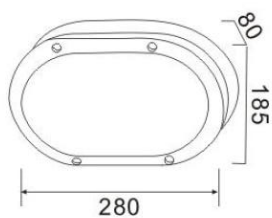

RoHS **CE**

Dimensions

Iso

Slim IP65 bulkhead with integrated LED tray

- Anti-corrosion Diecast Aluminium body
- Durable and rugged IK10
- IP65 Construction
- Dusk to dawn sensor as option
- Grill Cover

Dusk to dawn sensor

CHIP **OSRAM** LUMILEDS
DRIVER **PHILIPS** **LIFUD**

Order Code	Power	Beam Angle	CCT	Lumen	Trade Price
EWLDO10	10W	120°	3000K 4000K	900lm 950lm	
EWLDO20	20W	120°	3000K 4000K	1800lm 1900lm	