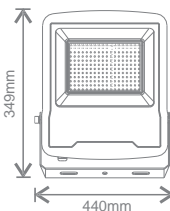

EFLDHSQ150