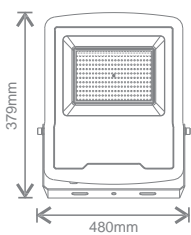

EFLDHSQ200

Delta

(50W, 100W, 150W, 200W)

High power LED flood light

- Diecast aluminium body
- Long life of 40,000hrs
- Surge protection
- 1m of H05RN-F 3 x 1.0mm² cable

CHIP **OSRAM** **LUMILEDS**
DRIVER **PHILIPS** **LIFUD**