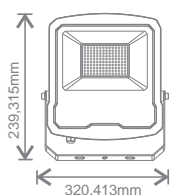

Dimensions

EFLDHSQ50
EFLDHSQ100