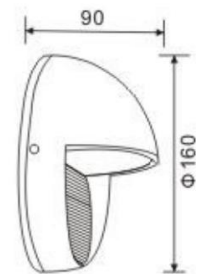

 IP65   IK08

Dimensions

EWAL3C

EWAL30

Order Code	Power	Beam Angle	Finish	CCT	Lumen	Trade Price
EWAL3C	3W	53°	Black Grey	4000K	275lm	
EWAL30	3W	53°	Black Grey	4000K	275lm	