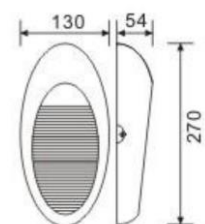

 IP65   IK08

Dimensions

EWAL3C

EWAL30

Order Code	Power	Beam Angle	Finish	CCT	Lumen	Trade Price
EWAL3C	3W	53°	Black Grey	4000K	275lm	
EWAL30	3W	53°	Black Grey	4000K	275lm	