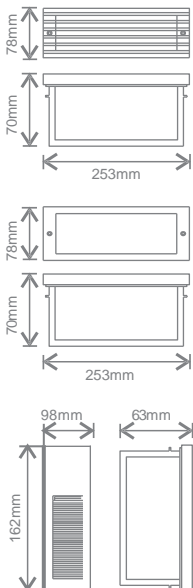

Blaze

LED brick light

- Die-cast aluminium body with polycarbonate front cover
- Polycarbonate back box for easy installation
- Choice of styles and mounting positions
- Black and dark grey textured powder coat finishing

CHIP **OSRAM** LUMILEDS
DRIVER **PHILIPS** LIFUD

EBRK112STD

Dimensions

Order Code	Power	Beam Angle	Finish	CCT	Lumen	Trade Price
EBRK112GRD	12W	55°	Black Grey	4000K	710lm	
EBRK112STD	12W	63°	Black Grey	4000K	720lm	
EBRK103VER	3W	22°	Black Grey	4000K	140lm	