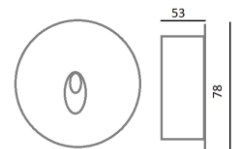

RoHS **CE** 

Dimensions

Order Code	Power	Beam Angle	Finish	CCT	Lumen	Trade Price
ESTL0201	1W	30°	Black Grey	3000K	80lm	