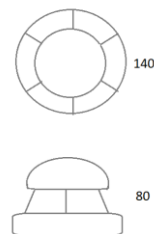

RoHS **CE**

Dimensions

Order Code	Power	Diameter	Beam Angle	Finish	CCT	Lumen	Trade Price
EBL0114	14W	140mm	90°	Black Grey	3000K	560lm	